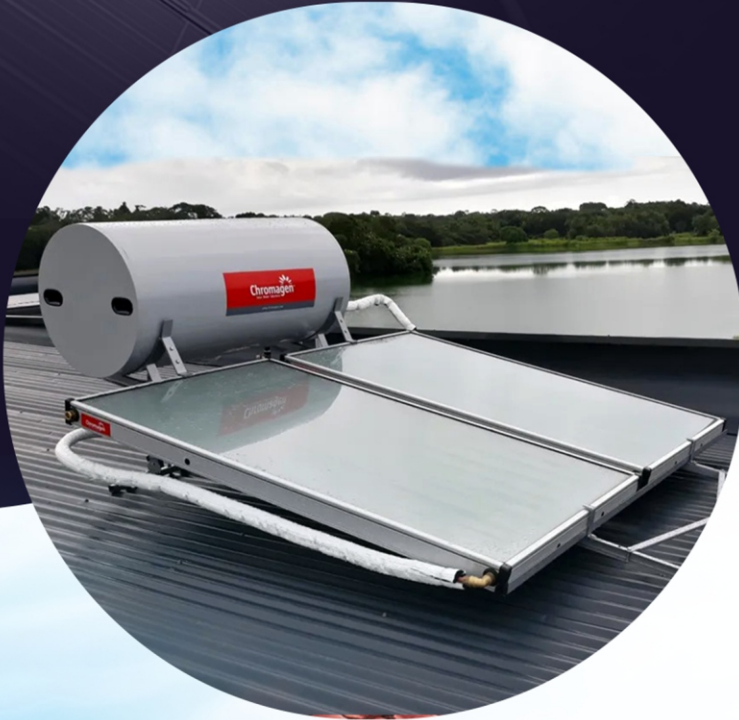

Shop G48, Jamii Business
Center, Sheikh Karume Rd.

sales@solarshop.co.ke www.solarshop.co.ke

SOLAR WATER HEATING

★★★
**GOLD
PACKAGE**
★★★

FLAT PLATE SOLAR WATER HEATERS
200L- serves 4-6people
300L- serves- 5-8people
Brands: Kastom (Greece) Chromagen (Israel)