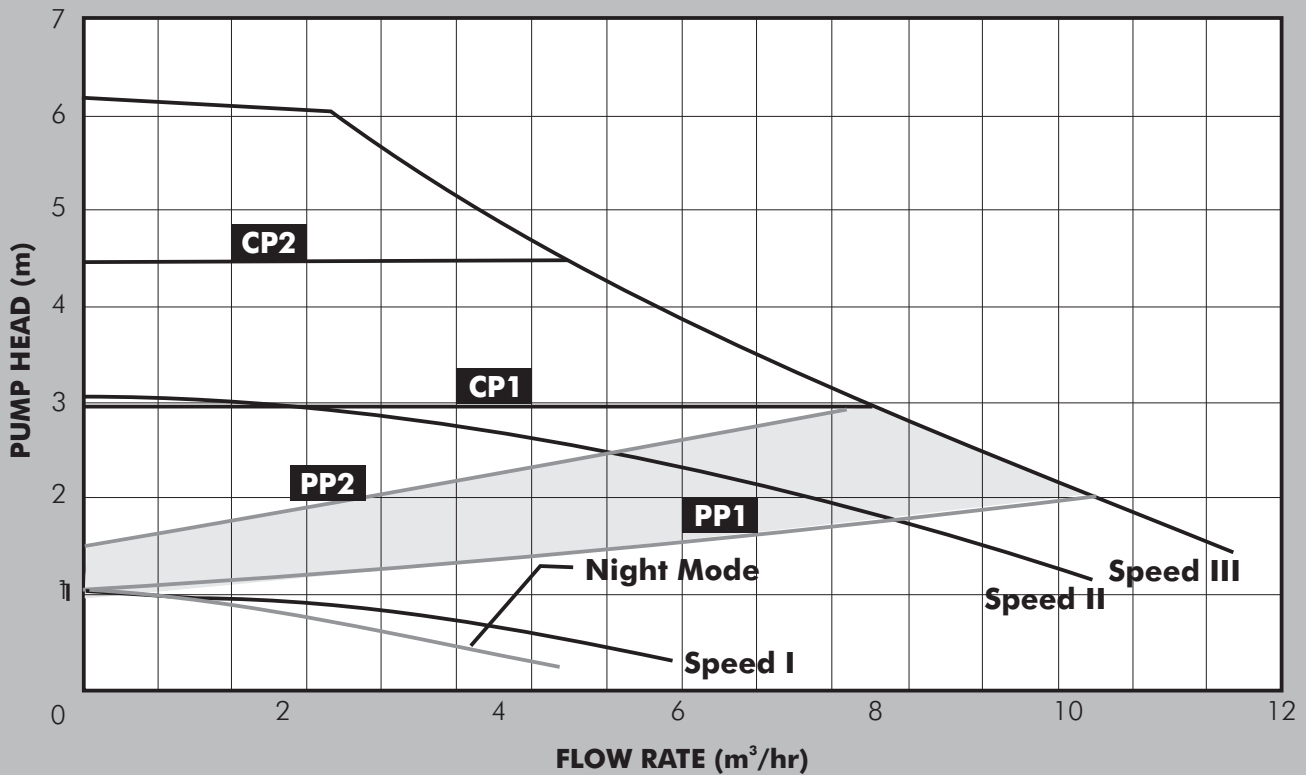

DAYLIFF

DATA SHEET

Circulator Pumps

DQA

PUMP

DAYLIFF DQA is a revolutionary variable speed controlled circulator pump designed for hot water circulation in heating, cooling and solar applications. The pump is provided with a number of unique features:

- Variable Speed inverter technology that enables the pump to selectively operate on a constant curve, proportional pressure where pressure is adjusted according to system demand and constant pressure where pressure remains constant irrespective of system demand.
- Three selectable speeds so the pump performance can be matched to system requirements.
- Fully automatic function which continuously adjusts pump output to system demand and thus optimises energy consumption.
- Display indicating power consumption and as well as alarm and warning conditions.

Pump construction is cast iron for the pump housing, stainless steel for the rotor can and composite plastic for the impeller. Pumps are supplied complete with BSP union connections.

MOTOR

The pump is fitted with an integral synchronous permanent-magnet high efficiency inverter controlled motor. The pump should be connected to a suitably rated MCB or fuse.

Max. Ambient Temperature: 10 - 50°C

Max Operating Pressure: 6bar

Installation: Pumps must be installed with the rotor shaft horizontal and vertical water flow

PUMP DATA

Model	Power (W)	Inlet/Outlet (")	Dimensions (mm)			Weight (kg)
			L	H	W	
DQA25/60	5-45	1	180	128	130	3