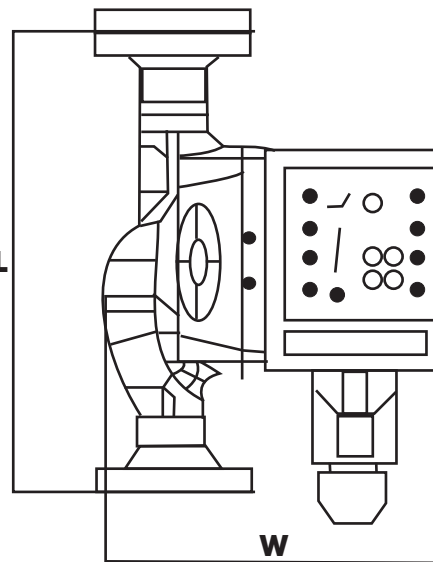

Pump construction is cast iron for the pump housing, stainless steel for the rotor can and composite plastic for the impeller. Pumps are supplied complete with BSP union connections.

MOTOR

The pump is fitted with an integral synchronous permanent-magnet high efficiency inverter controlled motor. The pump should be connected to a suitably rated MCB or fuse.

Max. Ambient Temperature: 10 - 50°C

Max Operating Pressure: 6bar

Installation: Pumps must be installed with the rotor shaft horizontal and vertical water flow

PUMP DATA

Model	Power (W)	Inlet/Outlet (")	Dimensions (mm)			Weight (kg)
			L	H	W	
DQA25/60	5-45	1	180	128	130	3