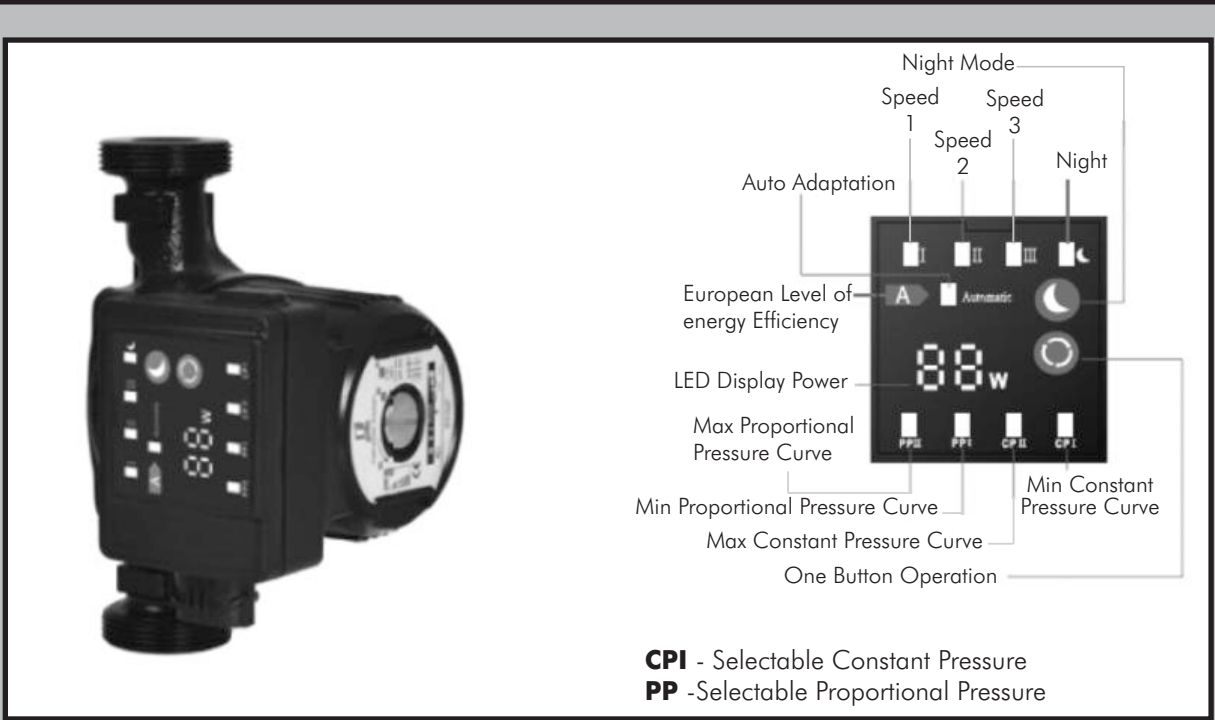

DAYLIFF

DATA SHEET

Circulator Pumps

DQA